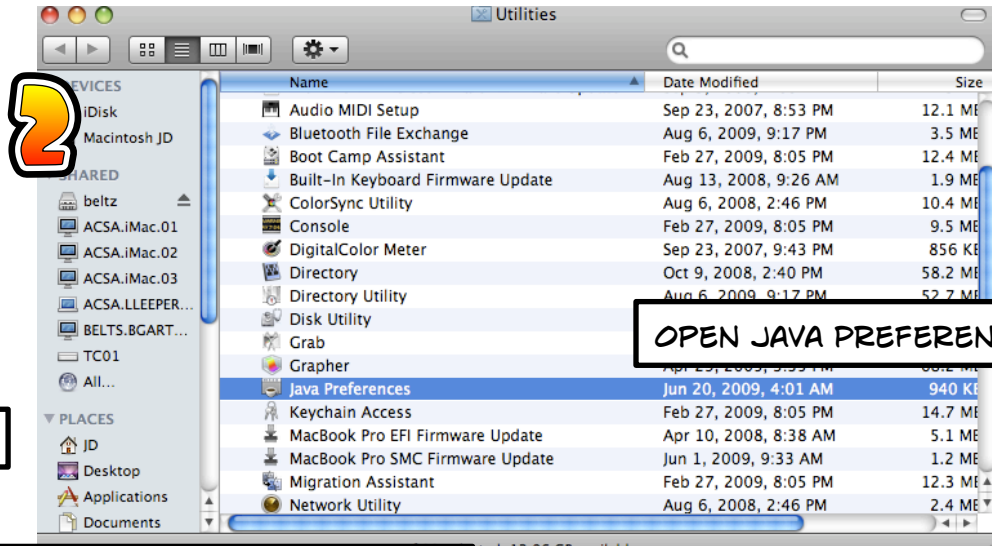

FIXING GRADE BOOK ON A MAC

OPEN UTILITIES

OPEN JAVA PREFERENCES

CLICK ON THE NETWORK TAB

OPEN NETWORK SETTINGS

CHOOSE DIRECT CONNECT, THEN PRESS OK