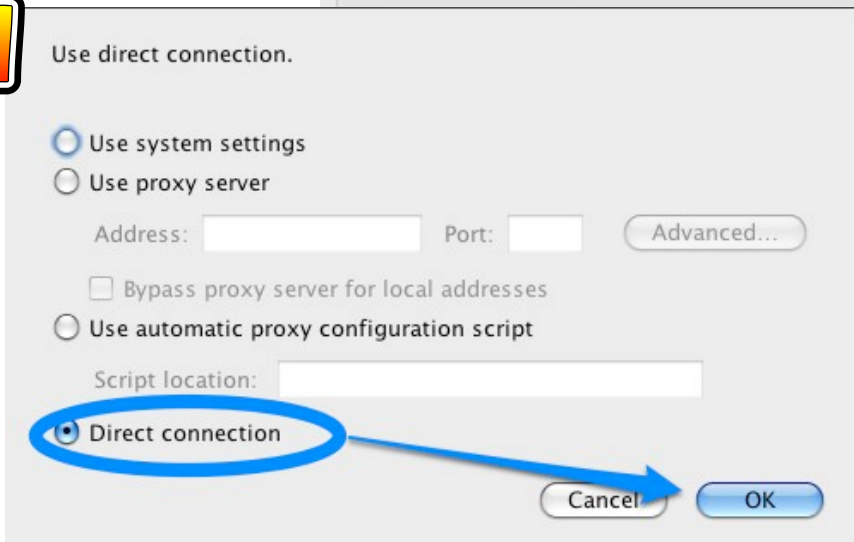

FIXING GRADE BOOK ON A MAC

OPEN UTILITIES

OPEN JAVA PREFERENCES

CLICK ON THE NETWORK TAB

OPEN NETWORK SETTINGS

CHOOSE DIRECT CONNECT, THEN PRESS OK