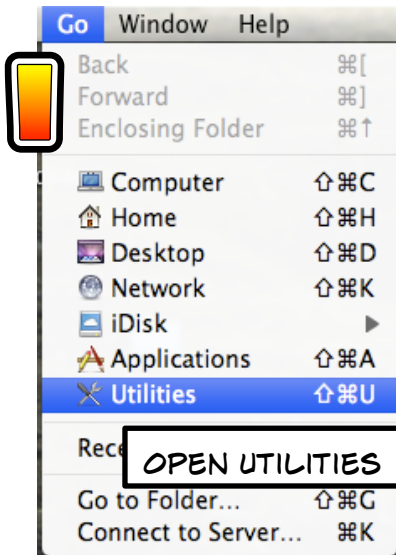

FIXING GRADE BOOK ON A MAC

OPEN UTILITIES

OPEN JAVA PREFERENCES

CLICK ON THE NETWORK TAB

OPEN NETWORK SETTINGS

CHOOSE DIRECT CONNECT, THEN PRESS OK