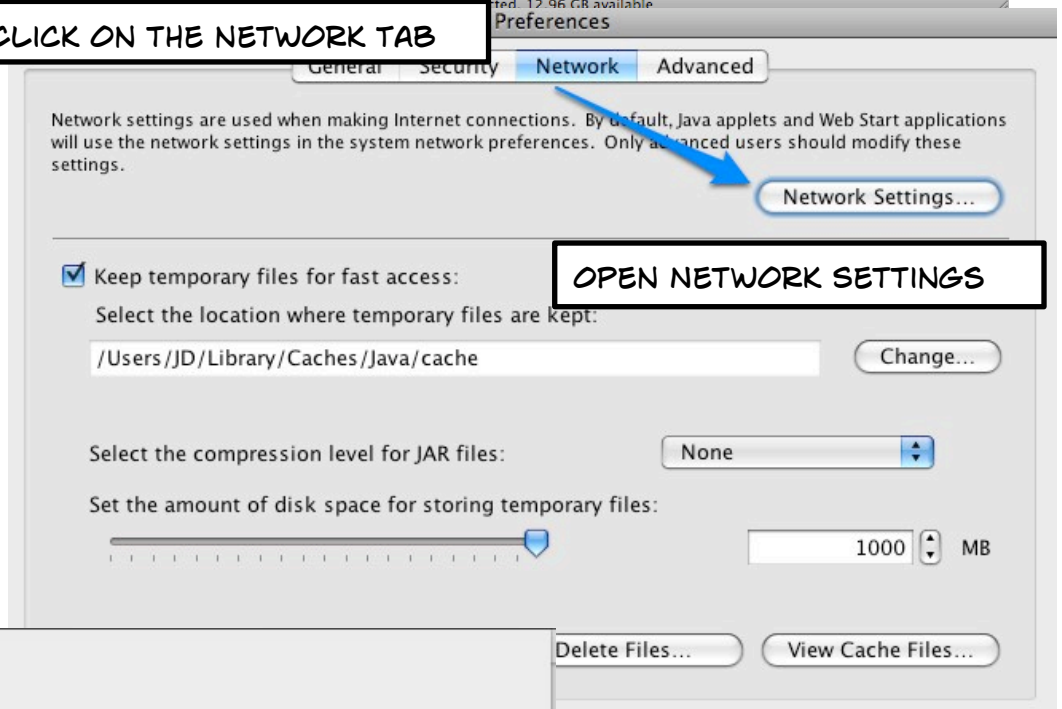

FIXING GRADE BOOK ON A MAC

OPEN UTILITIES

OPEN JAVA PREFERENCES

CLICK ON THE NETWORK TAB

OPEN NETWORK SETTINGS

CHOOSE DIRECT CONNECT, THEN PRESS OK